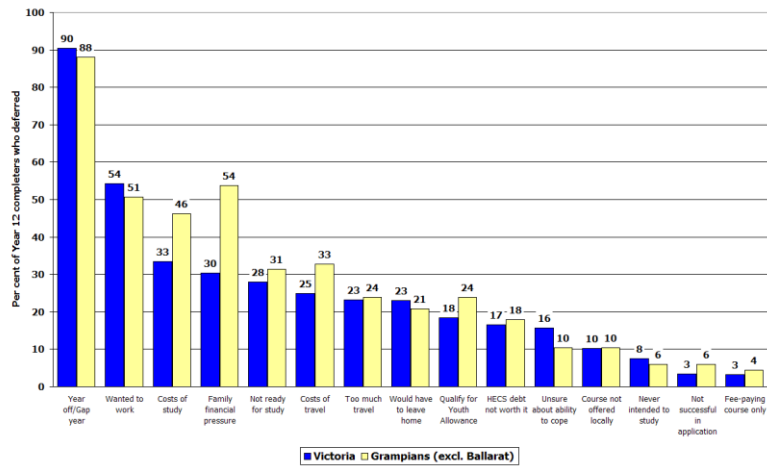

DEECD
The 2008
On Track Survey

Grampians Region
Horsham

Australian Council for Educational Research

**Destinations of early school leavers,
Wimmera Southern Mallee LLEN**

Destinations of Year 12 completers, Wimmera Southern Mallee LLEN

44

Occupations of Year 12 completers not studying

13

Reasons for deferring study among Year 12 completers (multiple responses allowed)

8

Year 12 completers who defer: destinations in 2008

7

Destinations of Year 12 or equivalent completers