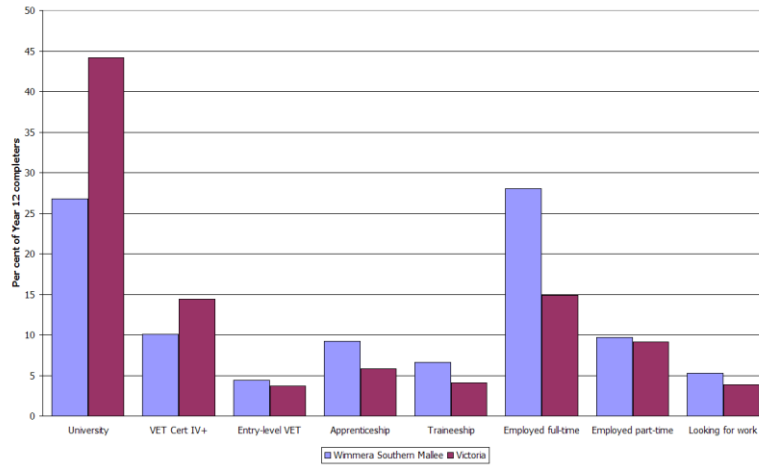

DEECD
The 2008
On Track Survey

Grampians Region
Horsham

Australian Council for Educational Research

**Destinations of early school leavers,
Wimmera Southern Mallee LLEN**

Destinations of Year 12 completers, Wimmera Southern Mallee LLEN

44

Occupations of Year 12 completers not studying

13

Reasons for deferring study among Year 12 completers (multiple responses allowed)

8

Year 12 completers who defer: destinations in 2008

7

Destinations of Year 12 or equivalent completers