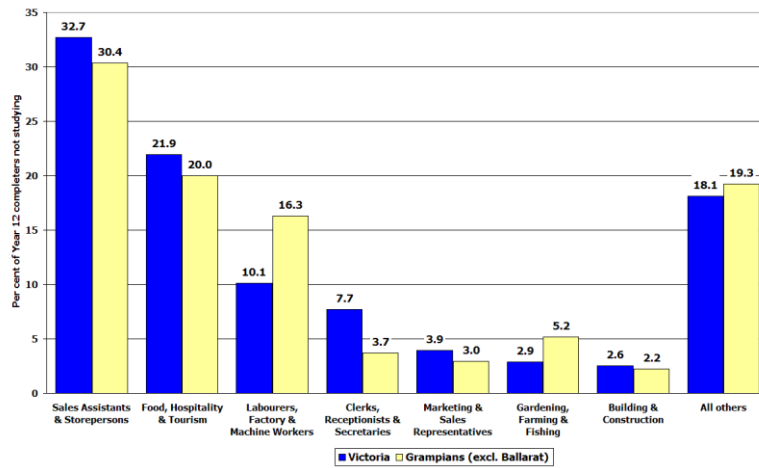

DEECD
The 2008
On Track Survey

Grampians Region
Horsham

Australian Council for Educational Research

**Destinations of early school leavers,
Wimmera Southern Mallee LLEN**

Destinations of Year 12 completers, Wimmera Southern Mallee LLEN

44

Occupations of Year 12 completers not studying

13

Reasons for deferring study among Year 12 completers (multiple responses allowed)

8

Year 12 completers who defer: destinations in 2008

7

Destinations of Year 12 or equivalent completers