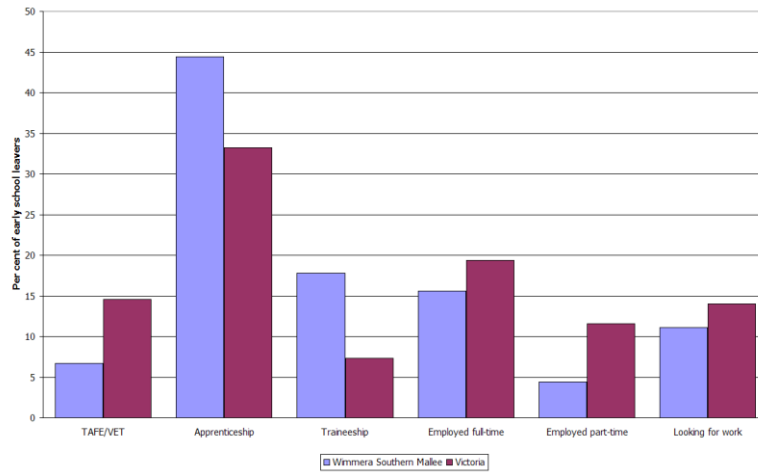

DEECD
The 2008
On Track Survey

Grampians Region
Horsham

Australian Council for Educational Research

**Destinations of early school leavers,
Wimmera Southern Mallee LLEN**

Destinations of Year 12 completers, Wimmera Southern Mallee LLEN

44

Occupations of Year 12 completers not studying

13

Reasons for deferring study among Year 12 completers (multiple responses allowed)

8

Year 12 completers who defer: destinations in 2008

7

Destinations of Year 12 or equivalent completers